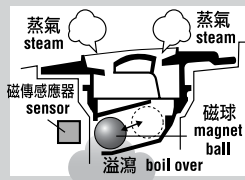

### 充分傳導IH大火力 銅鑽5層鍋

Heat-retaining copper inner pan coated with diamond powder that conveys high heat by induction

通過鑽石高導熱塗層，產生大量熱對流細泡，將熱量傳給每一粒米！  
採用銅微粒子提高鍋壁的熱傳導能力，有效提昇加熱性、保熱性！

The heat convection of fine bubbles caused by the diamond reinforced fluorocarbon resin coating heats each individual grain of rice.

### 美味感應裝置 Taste Catcher

感應器直接感知溢瀉，進行強火加熱，使米飯產生極強的飯香。  
Taste catcher perceive the boil over and sustains the high cooking temperature for delicious, fluffy rice.