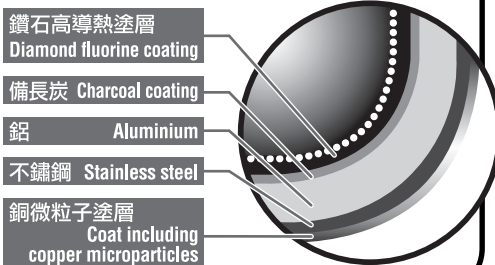

IH 磁應西施電飯煲

IH Electronic Warm Jar

SR-JHS系列

少至一杯米的份量也能煮得美味可口！
Even only one cup of rice can be cooked delicious.

充分傳導IH大火力 銅鑽5層鍋

Heat-retaining copper inner pan coated with diamond powder that conveys high heat by induction

通過鑽石高導熱塗層，產生大量熱對流細泡，將熱量傳給每一粒米！
採用銅微粒子提高鍋壁的熱傳導能力，有效提昇加熱性、保熱性！

The heat convection of fine bubbles caused by the diamond reinforced fluorocarbon resin coating heats each individual grain of rice.

Copper micro powder improves heat conduction of the inner pan whereby increasing heating and heat-retention.

美味感應裝置 Taste Catcher

感應器直接感知溢瀉，進行強火加熱，使米飯產生極強的飯香。
Taste catcher perceive the boil over and sustains the high cooking temperature for delicious, fluffy rice.

蓋加熱板 Inner lid (top heater)

- 可以拆卸，易於清洗
- 波紋型內層
- 不鏽鋼製造
- Detachable, Washable
- Dimpled surface
- Stainless steel

銅鑽5層鍋

加熱至每一粒米的中心，
使米粒充分膨脹

Heat-retaining copper inner pan coated with diamond powder

that cooked rice which is fluffier and more delicious.

(1.8L) SR-JHS18

耗電量(約): 炊飯: 1,300W 保溫安定時平均: 37W
尺寸(約): 寬29.0×深39.0×高25.4 cm