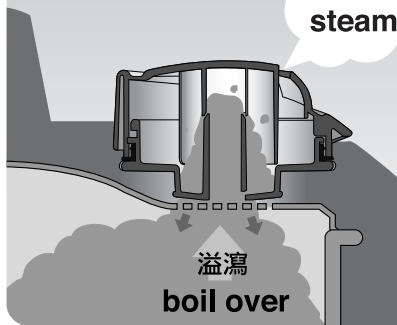

Smart Cap

Rice glue liquid constantly circulated. Tasty rice boiled without boiling over.

蒸氣
steam

煮飯

Cooking

溢瀉
boil over

3種顏色×2容量 以供選擇

3 Color×2 Capacity Available

1.8L SR-TEG18

耗電量(約): 炊飯: 630W 保溫: 33W
尺寸(約): 寬27.6×深27.8×高27.4cm

1.0L SR-TEG10

耗電量(約): 炊飯: 450W 保溫: 32W
尺寸(約): 寬24.8×深25.5×高24.7cm

Panasonic

樂聲牌

信興集團 信興電器貿易有限公司