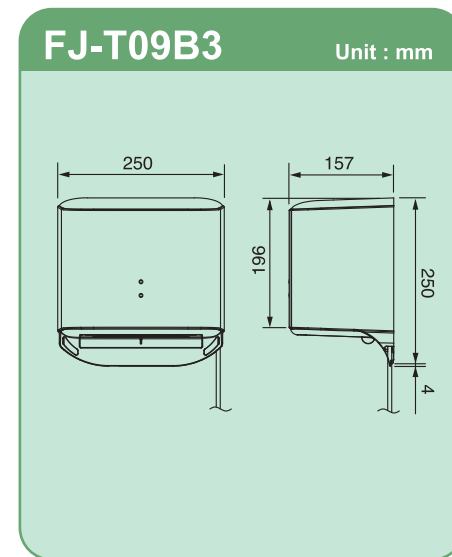

Wet floor and paper towel disposal will disappear after the installation of Hand Dryer.

減少地面積水及抹手紙堆積如山的情況，令洗手間更清潔衛生。

Installation Diagram 安裝示意圖

此產品目錄以環保紙及墨印刷
Printed with environmental friendly ink on environmental paper.