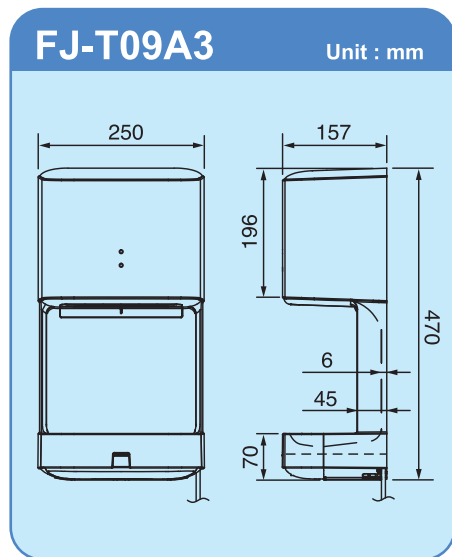

Wet floor and paper towel disposal will disappear after the installation of Hand Dryer.

減少地面積水及抹手紙堆積如山的情況，令洗手間更清潔衛生。

Installation Diagram 安裝示意圖

此產品目錄以環保紙及墨印刷
Printed with environmental friendly ink on environmental paper.