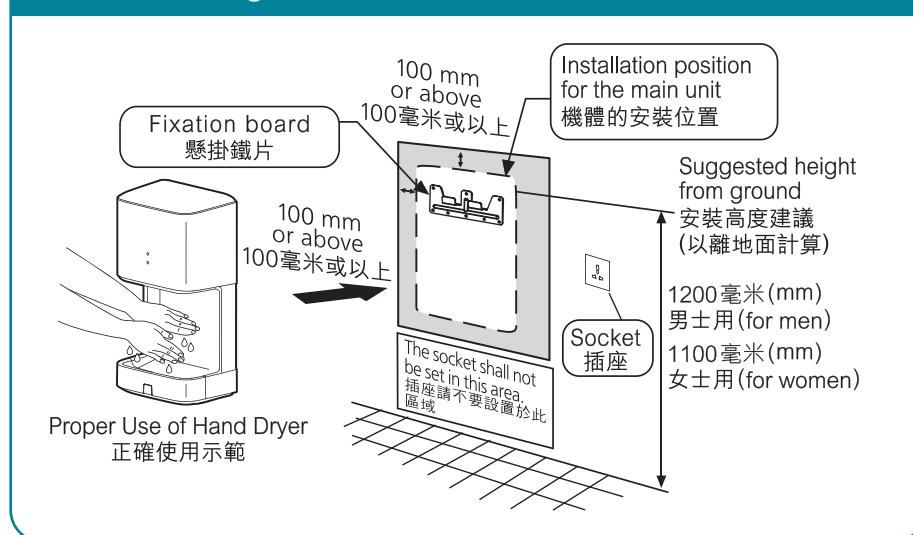

Wet floor and paper towel disposal will disappear after the installation of Hand Dryer.

減少地面積水及抹手紙堆積如山的情況，令洗手間更清潔衛生。

Installation Diagram 安裝示意圖

此產品目錄以環保紙及墨印刷
Printed with environmental friendly ink on environmental paper.