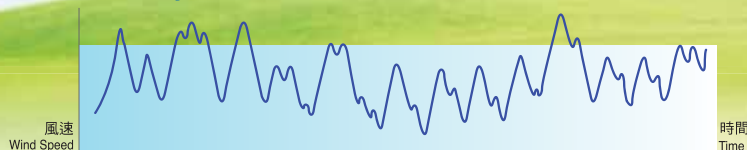

1/f yuragi 自然韻律風 Natural Breeze

1/f Yuragi 韻律起伏之風速變化 / Wind speed variation by 1/f Yuragi pattern