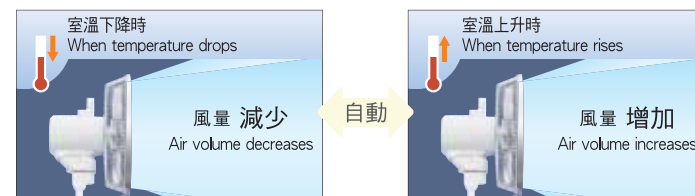

*5 最大風量，ion負離子及擺動模式開啟 Highest airflow with ion & swing.

*6 最大風量，ion負離子模式開啟 Highest airflow with ion.

直流電摩打

- 耗電量低，運作時極致寧靜，有效慳電節能，締造恬靜環保家居。
- 能精確地控制風量，產生八段溫和舒適的自然涼風。

DC Motor

- The low power consumption and silent operation of DC motor saves energy effectively and creates a tranquil and eco-friendly home.
- Meticulously controls wind volume to generate 8 levels of mild, cozy and natural wind.

七片、九片式螺旋形扇葉

- 廣角及流暢送風。
- 與舊型號相比，風量大增。

7 and 9 Axial Blades Design

- Wide-angled and smooth airflow
- Maximum air volume increased when compare with previous model.

七片式螺旋形扇葉
7 Axial Blades Design
(F-30SMH)

九片式螺旋形扇葉
9 Axial Blades Design
(F-35TMH)

溫度感應器

- 感應室溫，自動調節風量。
- 特設高溫/ 低溫模式*，配合不同體質，把室溫調至最合適溫度。
- 特設睡眠模式*：每30分鐘探測室溫一次，因應室溫將風量控制於1至4段風速之間，維持最佳睡眠溫度。

Temperature Sensor

- Detect the room temperature and turn on/ off or change wind speed automatically.
- High/ Low temperature Mode* settings for different body conditions and the best room temperature.
- Unique Sleep Mode*: detect room temperature every 30 minutes. Depending on room temperature change, it controls wind speed in the range from 1 to 4 for an ideal sleeping environment.