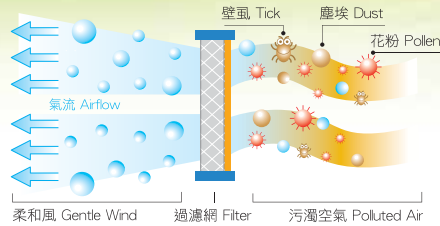

檢測方法：於放有6塊榻榻米的實驗室內，通過6階段異味強度標示法進行驗證。

Test agency: Japan Environmental Management Center Co., Ltd.

Test method: Verification is carried out by the labeling method of 6 grades of smell intensity in laboratory with six tatami.

適用於 F-30SMH Applicable to F-30SMH

ion 負離子技術

特設負離子產生器，釋出大量ion負離子，為家居帶來猶如置身森林般的清新好空氣。
Equipped with negative ion generator which brings you with forest like fresh air.

適用於 F-35TMH
Applicable to F-35TMH

卓越設計與功能 更清涼、清新

COOLER & FRESHER WITH
OUTSTANDING DESIGN & FUNCTIONS

SUPER alleru-buster 系列

- 抑制致敏原
- 抑制濾網捕集到的過敏原之活動

試驗機關：大阪市立工業研究所
試驗方法：採用酵素免疫測定法，證實過敏原的降低

- To inhibit allergens
- To restrain the activity of allergens caught by filter