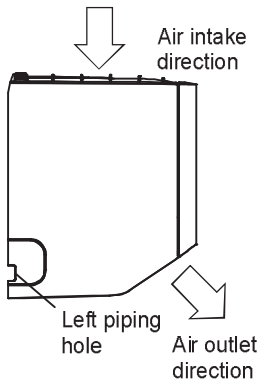

5.1.2 CS-RZ18BKA CS-RZ24BKA

<Top View>

<Side View>

<Front View>

<Side View>

<Bottom View>

Right piping hole

<Remote Control>

<Rear View>

<Remote Control Holder>

Relative position between the indoor and the installation plate <Front View>

Unit : mm