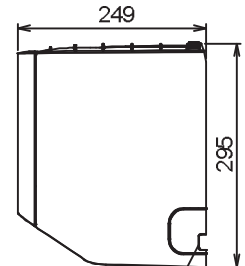

5.1.2 CS-RZ18BKA CS-RZ24BKA

<Top View>

<Side View>

<Front View>

<Side View>

<Bottom View>

Right piping hole

<Remote Control>

<Rear View>

<Remote Control Holder>

Relative position between the indoor and the installation plate <Front View>

Unit : mm