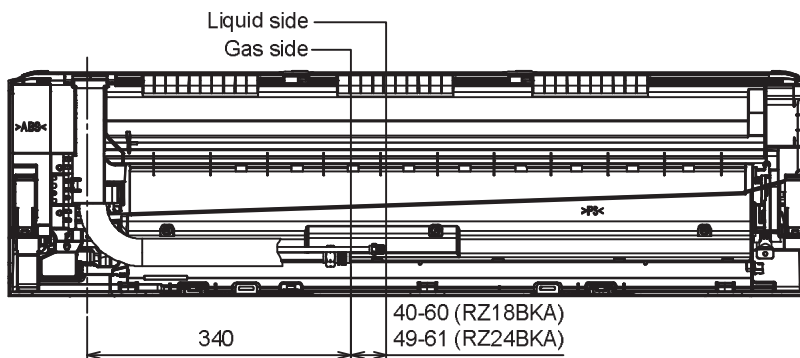

5.1.2 CS-RZ18BKA CS-RZ24BKA

<Top View>

<Side View>

<Front View>

<Side View>

<Bottom View>

Right piping hole

<Remote Control>

<Rear View>

<Remote Control Holder>

Relative position between the indoor and the installation plate <Front View>

Unit : mm