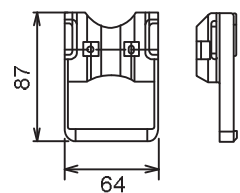

5.1.2 CS-RZ18BKA CS-RZ24BKA

<Top View>

<Side View>

<Front View>

<Side View>

<Bottom View>

Right piping hole

<Remote Control>

<Rear View>

<Remote Control Holder>

Relative position between the indoor and the installation plate <Front View>

Unit : mm