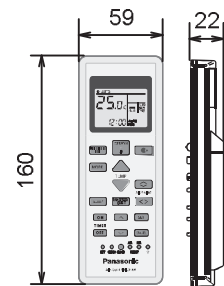

5.1.2 CS-RZ18BKA CS-RZ24BKA

<Top View>

<Side View>

<Front View>

<Side View>

<Bottom View>

Right piping hole

<Remote Control>

<Rear View>

<Remote Control Holder>

Relative position between the indoor and the installation plate <Front View>

Unit : mm