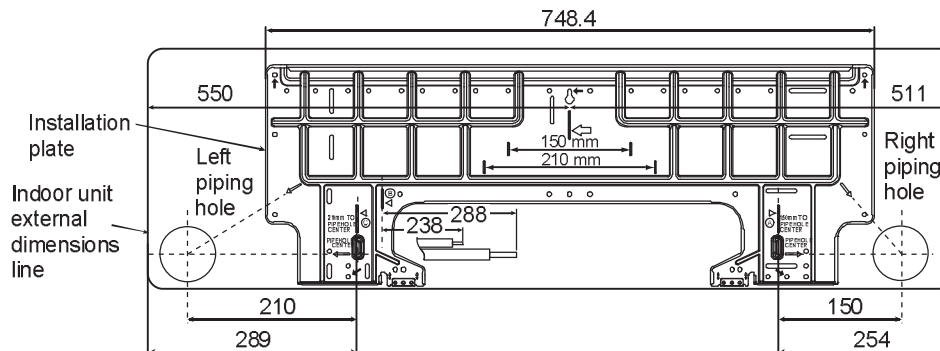

5.1.2 CS-RZ18BKA CS-RZ24BKA

<Top View>

<Side View>

<Front View>

<Side View>

<Bottom View>

Right piping hole

<Remote Control>

<Rear View>

<Remote Control Holder>

Relative position between the indoor and the installation plate <Front View>

Unit : mm