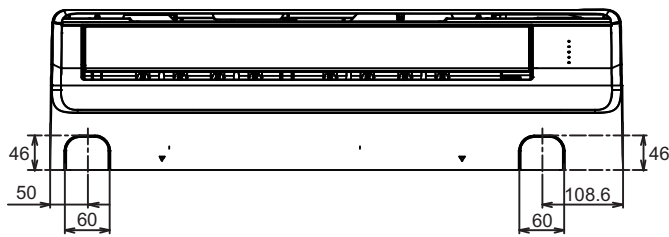

5. Dimensions

5.1 Indoor Unit

5.1.1 CS-RU9BKA CS-RU12BKA

<Top View>

<Side View>

<Front View>

<Side View>

<Bottom View>

<Remote Control>

<Rear View>

<Remote Control Holder>

Relative position between the indoor and the installation plate <Front View>