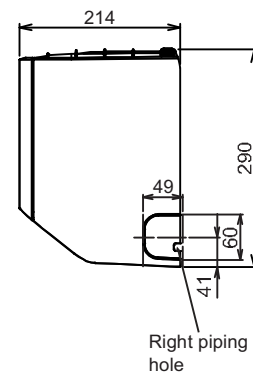

5. Dimensions

5.1 Indoor Unit

5.1.1 CS-RU9BKA CS-RU12BKA

<Top View>

<Side View>

<Front View>

<Side View>

<Bottom View>

<Remote Control>

<Rear View>

<Remote Control Holder>

Relative position between the indoor and the installation plate <Front View>