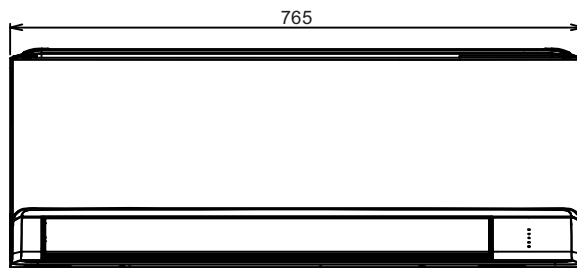

5. Dimensions

5.1 Indoor Unit

5.1.1 CS-RU9BKA CS-RU12BKA

<Top View>

<Side View>

<Front View>

<Side View>

<Bottom View>

<Remote Control>

<Rear View>

<Remote Control Holder>

Relative position between the indoor and the installation plate <Front View>