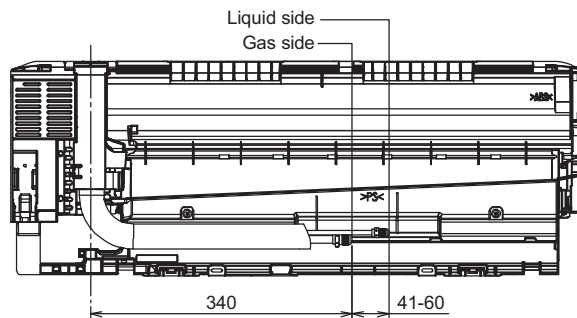

5. Dimensions

5.1 Indoor Unit

5.1.1 CS-RU9BKA CS-RU12BKA

<Top View>

<Side View>

<Front View>

<Side View>

<Bottom View>

<Remote Control>

<Rear View>

<Remote Control Holder>

Relative position between the indoor and the installation plate <Front View>