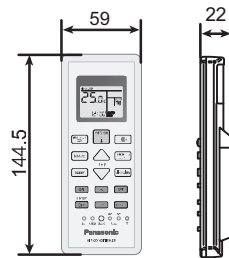

5. Dimensions

5.1 Indoor Unit

5.1.1 CS-RU9BKA CS-RU12BKA

<Top View>

<Side View>

<Front View>

<Side View>

<Bottom View>

<Remote Control>

<Rear View>

<Remote Control Holder>

Relative position between the indoor and the installation plate <Front View>