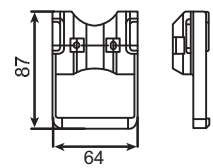

5. Dimensions

5.1 Indoor Unit

5.1.1 CS-RU9BKA CS-RU12BKA

<Top View>

<Side View>

<Front View>

<Side View>

<Bottom View>

<Remote Control>

<Rear View>

<Remote Control Holder>

Relative position between the indoor and the installation plate <Front View>